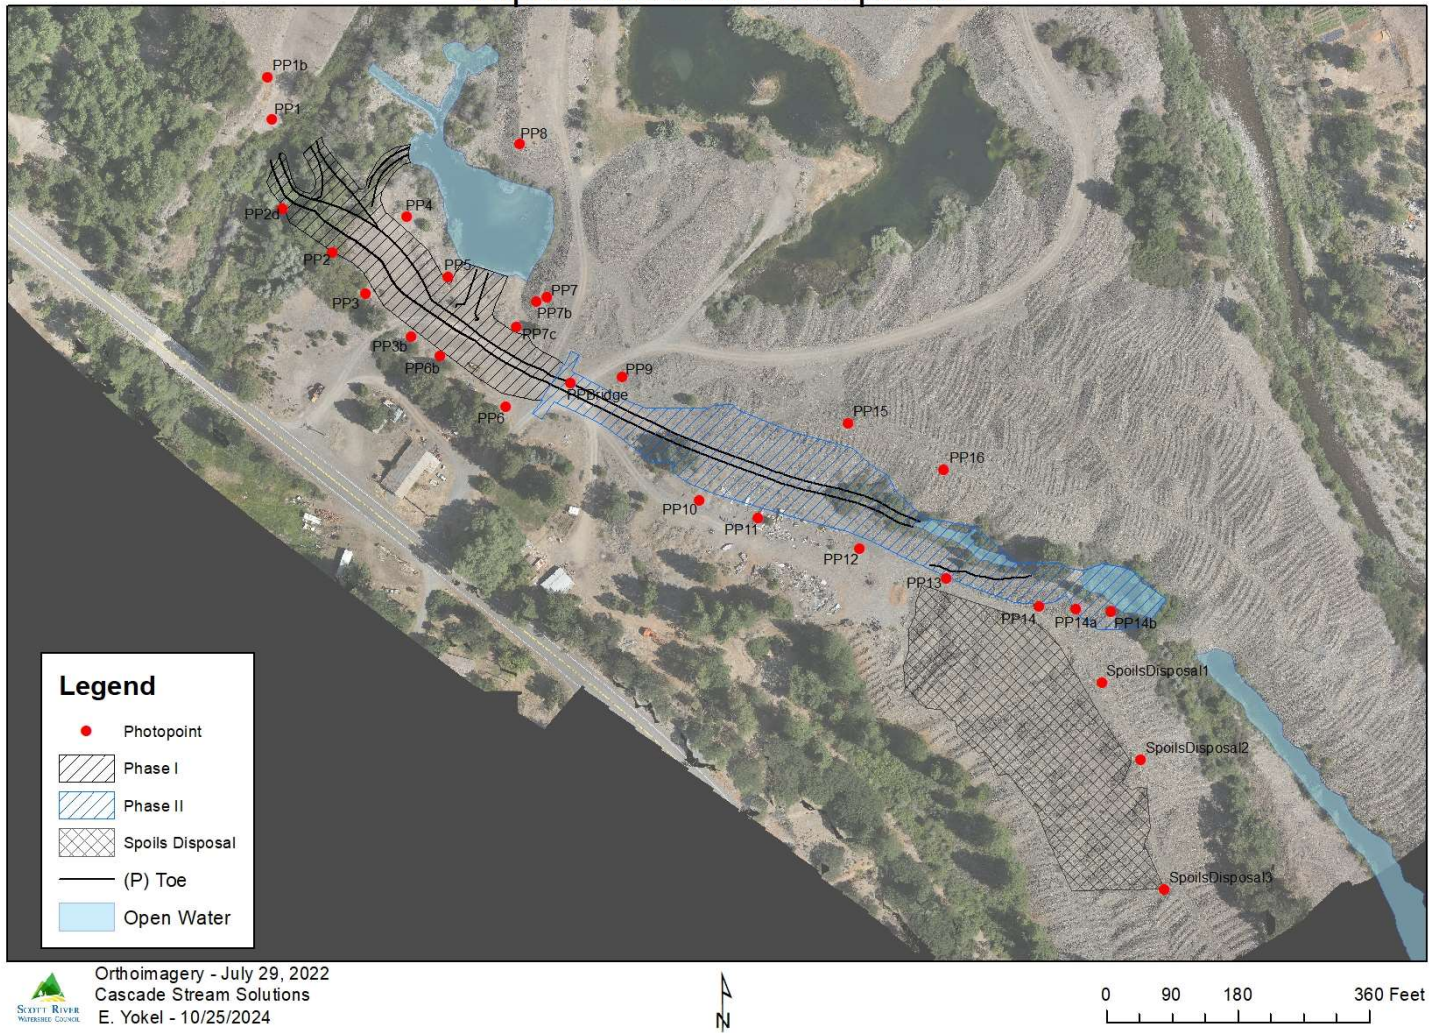

### Sugar Creek Coho Refugia Project Implementation Photopoints

Map 1 - Photopoint locations

PP1b S

5/3/2024

10/29/2024

PP 1b SE

5/3/2024

10/29/2024

5/20/2024

10/24/2024

PP6b NE

5/20/2024

10/24/2024

PP7b NW

5/21/2024

10/24/2024

5/2/2024

10/24/2024

PP10 NW

5/3/2024

10/24/2024

PP10 SE

5/1/2024

10/24/2024

5/14/2024

10/24/2024

PP15 SE

5/3/2024

10/24/2024

PP16 NW

5/3/2024

10/24/2024